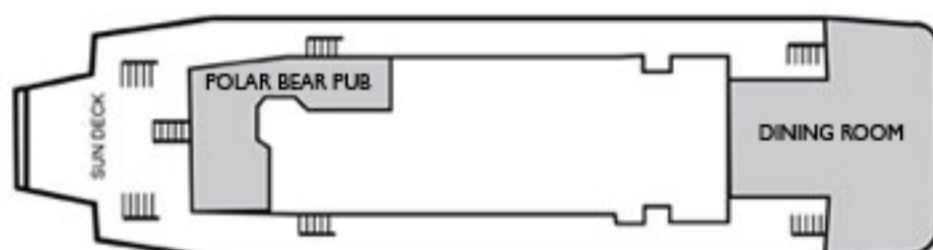

DECK PLAN M/S EXPEDITION

Category 1

Triple Cabins – 2 lower side by side berths, 1 upper pullout bed, porthole

Category 2

Twin Cabins – 2 lower side by side berths, porthole

Category 3

Twin Cabins – 2 lower side by side berths, porthole

Category 6

Superior – 2 lower side by side berths, window

Category 7

Suite – Queen size bed, lounge area, windows